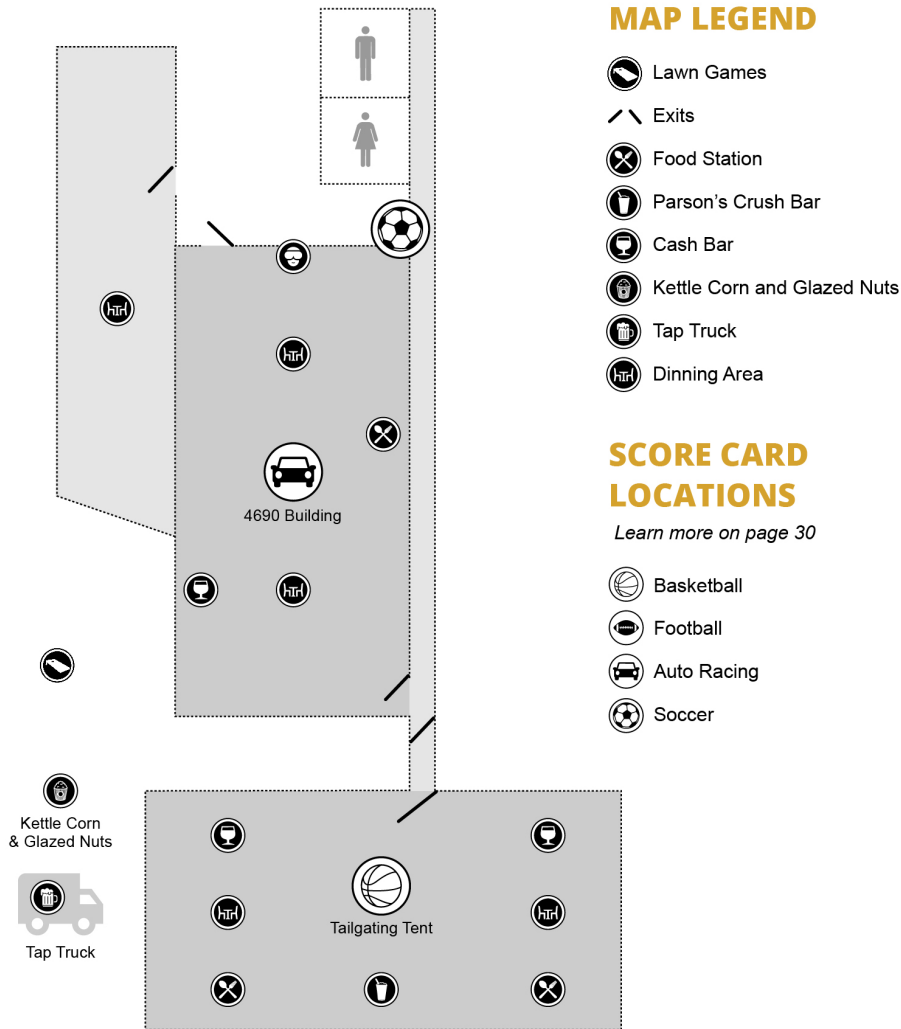

WATER'S EDGE EVENTS CENTER & TAILGATING PARKING LOT EVENT MAP

☆ Event Entrances

MAP LEGEND

- Tickets/Information/Cash Out
- Gift Basket Items
- Stage/Main Program
- Cigars
- Dining Area
- Ice Cream Bar
- Lawn Games
- Exits
- Food Station
- ATM
- Cash Bar
- Video Game Truck

SCORE CARD LOCATIONS

Learn more on page 30

- Baseball
- Tennis
- Horseracing
- Golf
- Hockey

TAILGATING TENT & 4690 BUILDING EVENT MAP

☆ Event Entrances