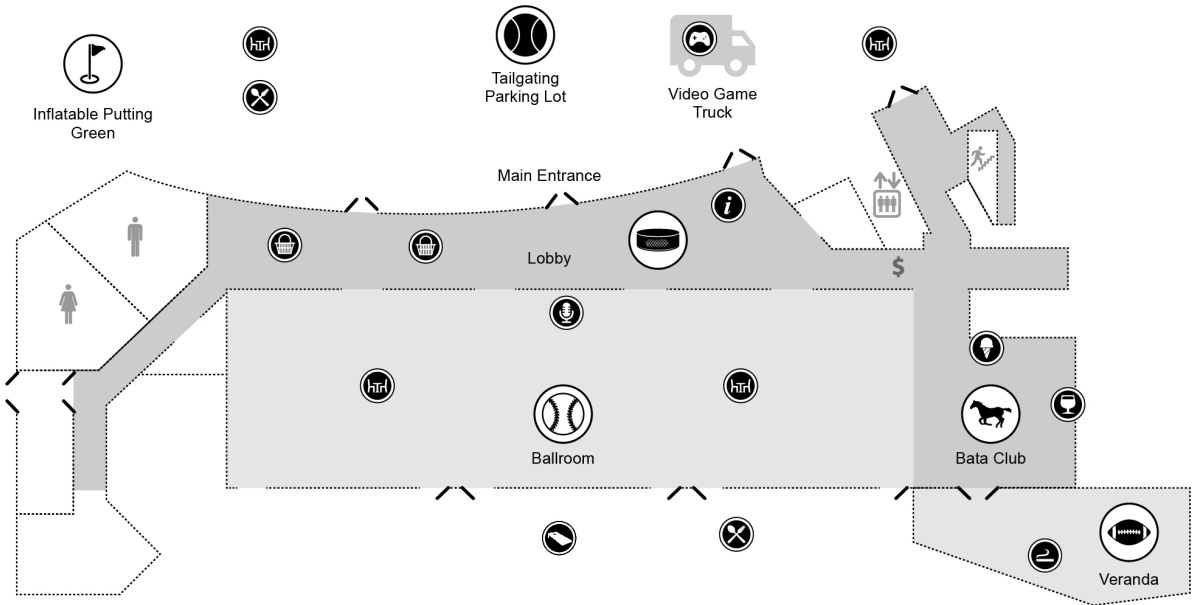

WATER'S EDGE EVENTS CENTER & TAILGATING PARKING LOT EVENT MAP

☆ Event Entrances

MAP LEGEND

- Tickets/Information/Cash Out
- Gift Basket Items
- Stage/Main Program
- Cigars
- Dining Area
- Ice Cream Bar
- Lawn Games
- Exits
- Food Station
- ATM
- Cash Bar
- Video Game Truck

SCORE CARD LOCATIONS

Learn more on page 30

- Baseball
- Tennis
- Horseracing
- Golf
- Hockey

TAILGATING TENT & 4690 BUILDING EVENT MAP

☆ Event Entrances